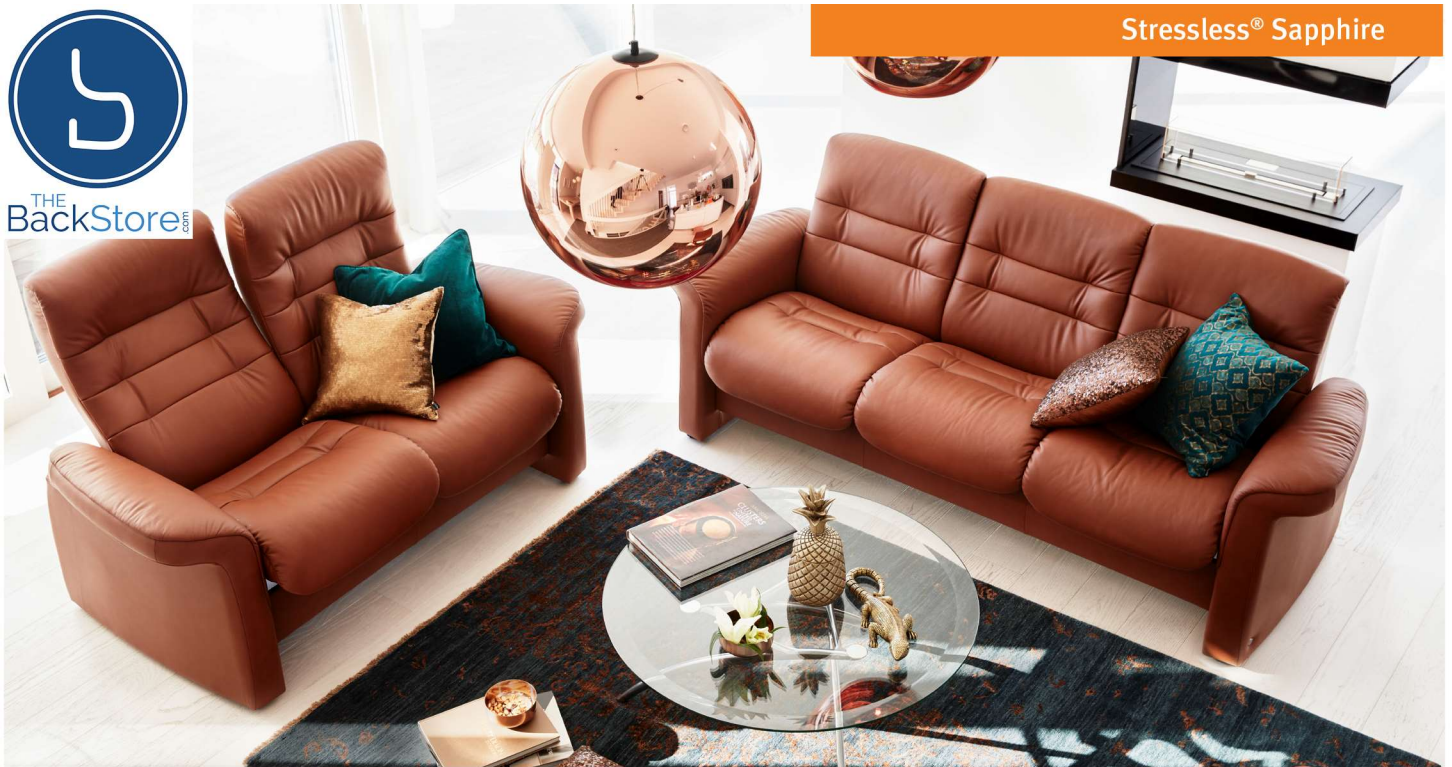

Stressless® Sapphire