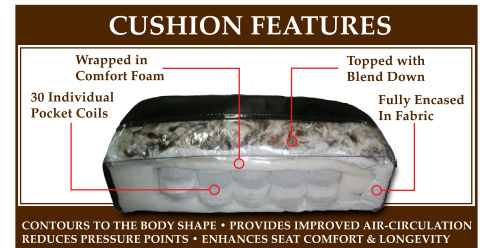

Craftsman II

7-4411 Push Thru Arm Recliner

WOODLAND
RESERVE

Characteristic of Art and Crafts styling, the Craftsman II offers classic mission arms and boasts luxurious comfort with semi attached top pillow back.

Leather:	Chaps Saddle Top Grain 5401-16
Arm Finish:	Dark Oak
Nail Head:	N/A

Overall:	H 42" x W 32 1/2" x D 36"
Seat:	H 22" x W 23" x D 20"
Arm:	H 24"
Wall Proximity:	18"

by BarcaYounger®